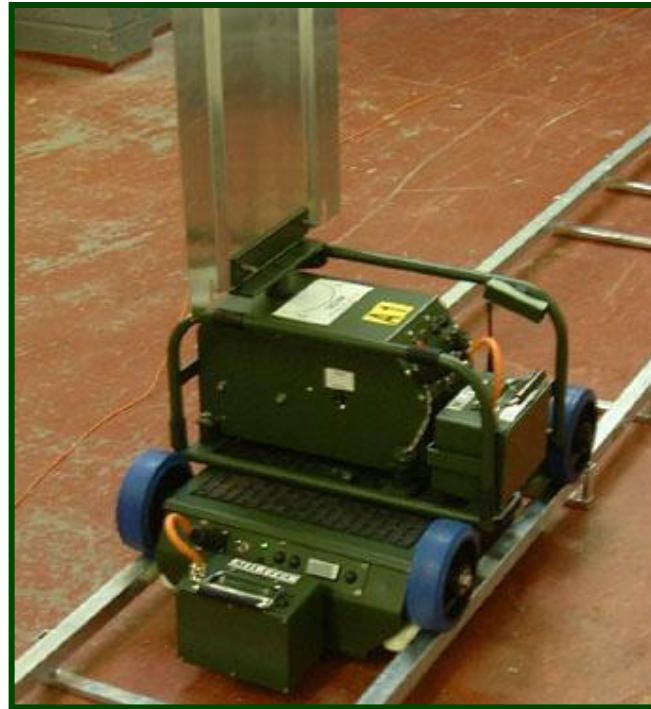

MILITEC LTD

M4500M BATTERY POWERED TARGET CARRIER

SPECIFICATIONS

SIZE	720 x 525 x 160 mm (L x W x H) With detachable 12Ahr battery pack
WEIGHT	16 Kilos (Excluding battery pack)
12 VOLT BATTERY PACK	5 kilos
SPEED	Up to 2 mtrs per second Selectable 4 speeds from the handset controller
RADIO CONTROLLED	C1972M / C9200M or control computer
CARRYING CAPACITY	25 Kilos Typical M2100M target unit
TRAVEL DISTANCE FULLY LOADED	2km
OPERATIONAL DISTANCE	Up to 1km. Line of sight. Upgraded radio version available will increase operational distance to 4km
PROTECTION CLASSIFICATION	IP65

Carrier with a M2100M held by two Quick fit connectors

It is very easy to set-up a range. The ground should be reasonably flat, undulating ground is not a problem.

The rails simply slot together at an angle and laid flat.
Supplied in 1.1 metre lengths.